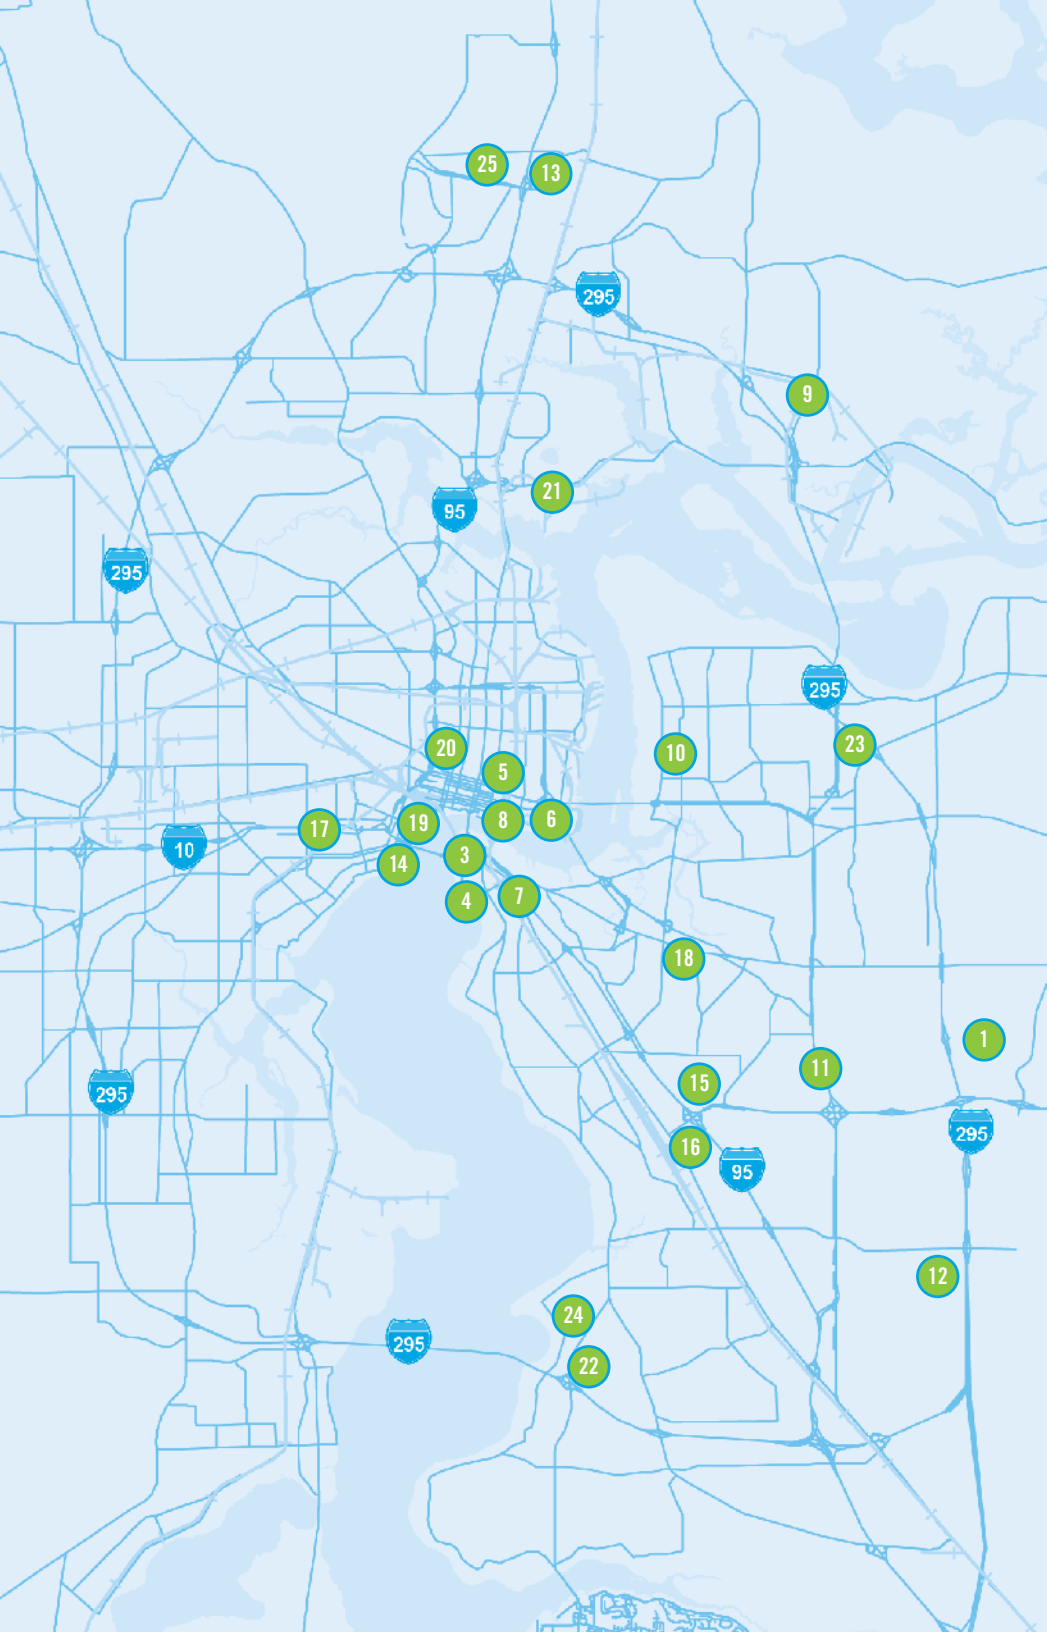

**Map** - View and navigate to thousands of charging stations from all major charging networks.

**My Spots** - Favorite charging locations and easily access recently visited stations.

**Satellite View** - Find stations down to the parking spot.

In 2016 the TPO is expanding the ChargeWell program across Clay, Duval, Nassau and St. Johns counties. You can stay up to date on our progress at:

[www.ChargeWell.net](http://www.ChargeWell.net)

[www.northfloridatpo.com](http://www.northfloridatpo.com)

980 North Jefferson Street  
Jacksonville, FL 32209

**ChargeWell**

## ChargeWell Stations\*

#	Location	Address
1	UNF	4892 First Coast Tech Pkwy.
2	Town of Orange Park	2042 Park Ave.
3	MOSH	1025 Museum Circle
4	San Marco Merchants Association	4446 Hendricks Ave. #141
5	City of Jacksonville Library Garage	33 West Duval St.
6	City of Jacksonville Yates Garage	200 East Adams St.
7	JTA Kings Avenue Garage	1003 Kings Ave.
8	JAX Chamber	3 Independent Dr.
9	A1A Solar Contracting	10418 New Berlin Rd Unit 223/224
10	The 900 Building	900 University Blvd.
11	Larry's Giant Subs Corporate Headquarters	4479 Deerwood Lake Pkwy.
12	Native Sun Baymeadows	11030 Baymeadows Rd.
13	Ramco Parkway (River City Marketplace)	14964 Max Leggett Pkwy.
14	Cummer Museum	854 Riverside Ave.
15	A Child's Place Montessori School	3718 Salisbury Rd.
16	Environmental Services, Inc.	7220 Financial Way
17	Bold City Brewery	2670-7 Rosselle St.
18	Brooks Rehabilitation	3599 University Blvd. South
19	Fidelity/Black Knight	601 Riverside Ave. Bldg. 5
20	North Florida TPO	980 North Jefferson St.
21	Jacksonville Zoo	370 Zoo Pkwy.
22	Whole Foods Market	10601 San Jose Blvd.
23	JAX Metro Credit Union	9580 Hutchinson Park Dr.
24	Native Sun Mandarin	10000 San Jose Blvd.
25	Fairfield Inn & Suites	1300 Airport Rd.