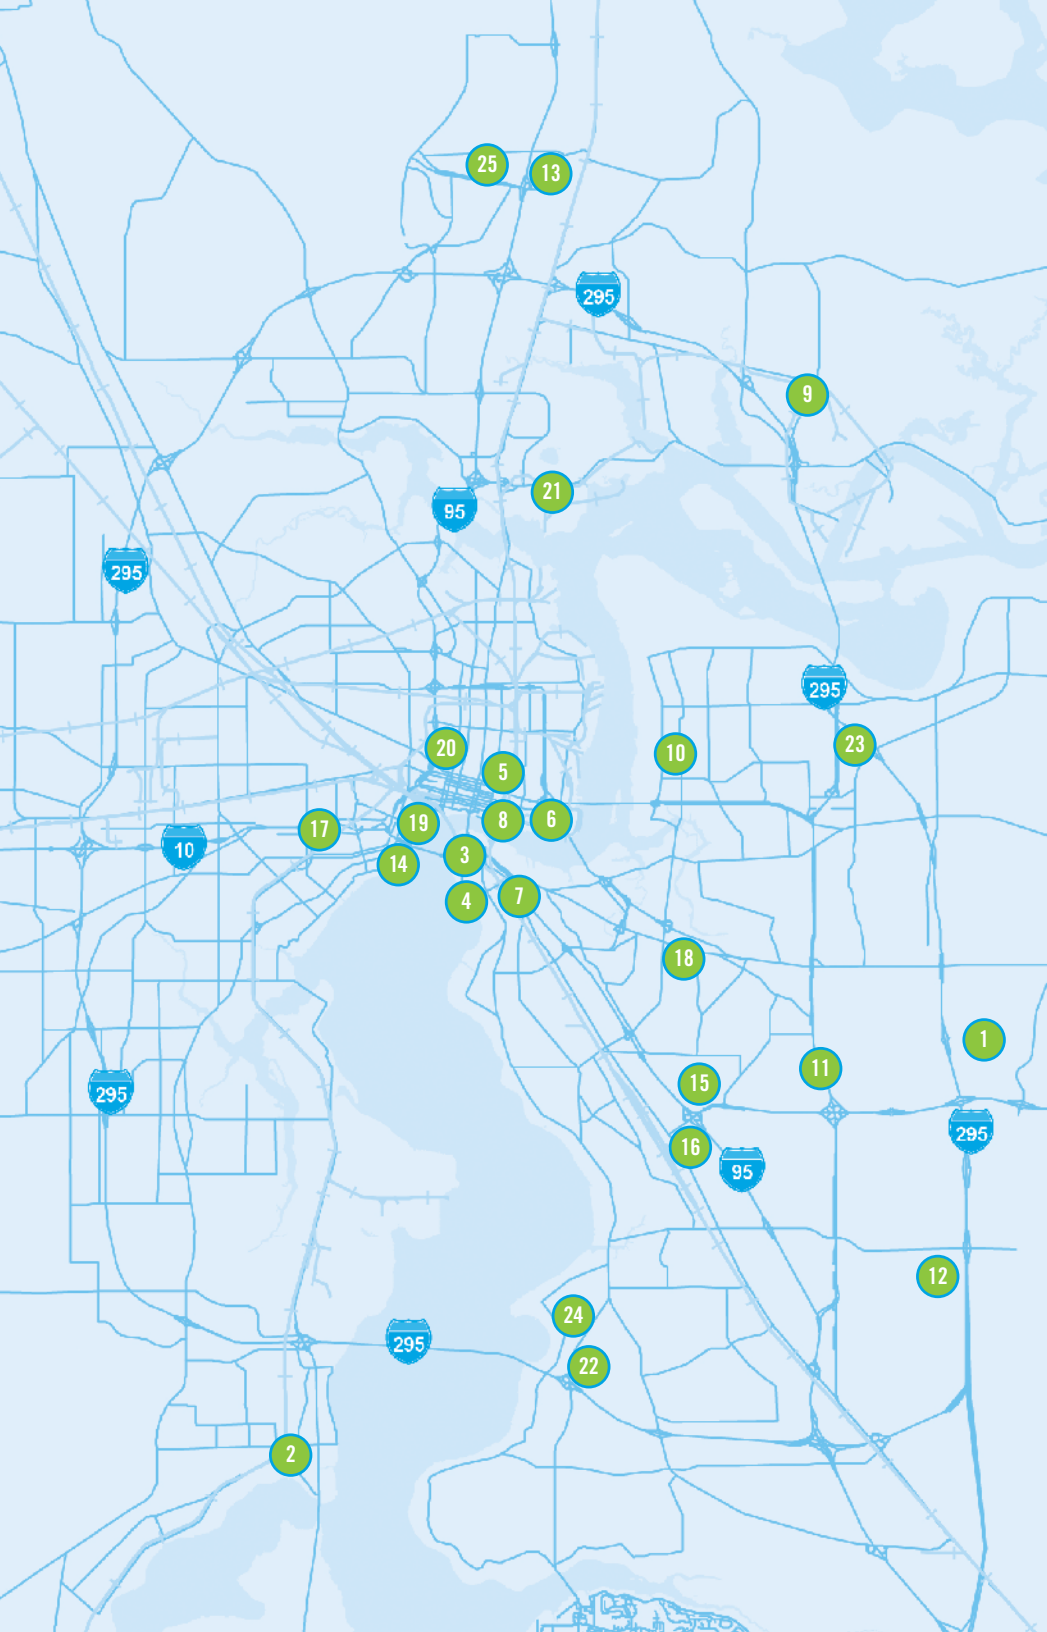

**Map** - View and navigate to thousands of charging stations from all major charging networks.

**My Spots** - Favorite charging locations and easily access recently visited stations.

**Satellite View** - Find stations down to the parking spot.

In 2016 the TPO is expanding the ChargeWell program across Clay, Duval, Nassau and St. Johns counties. You can stay up to date on our progress at:

[www.ChargeWell.net](http://www.ChargeWell.net)

[www.northfloridatpo.com](http://www.northfloridatpo.com)

980 North Jefferson Street  
Jacksonville, FL 32209

**ChargeWell**

## ChargeWell Stations\*

#	Location	Address
1	UNF	4892 First Coast Tech Pkwy.
2	Town of Orange Park	2042 Park Ave.
3	MOSH	1025 Museum Circle
4	San Marco Merchants Association	4446 Hendricks Ave. #141
5	City of Jacksonville Library Garage	33 West Duval St.
6	City of Jacksonville Yates Garage	200 East Adams St.
7	JTA Kings Avenue Garage	1003 Kings Ave.
8	JAX Chamber	3 Independent Dr.
9	A1A Solar Contracting	10418 New Berlin Rd Unit 223/224
10	The 900 Building	900 University Blvd.
11	Larry's Giant Subs Corporate Headquarters	4479 Deerwood Lake Pkwy.
12	Native Sun Baymeadows	11030 Baymeadows Rd.
13	Ramco Parkway (River City Marketplace)	14964 Max Leggett Pkwy.
14	Cummer Museum	854 Riverside Ave.
15	A Child's Place Montessori School	3718 Salisbury Rd.
16	Environmental Services, Inc.	7220 Financial Way
17	Bold City Brewery	2670-7 Rosselle St.
18	Brooks Rehabilitation	3599 University Blvd. South
19	Fidelity/Black Knight	601 Riverside Ave. Bldg. 5
20	North Florida TPO	980 North Jefferson St.
21	Jacksonville Zoo	370 Zoo Pkwy.
22	Whole Foods Market	10601 San Jose Blvd.
23	JAX Metro Credit Union	9580 Hutchinson Park Dr.
24	Native Sun Mandarin	10000 San Jose Blvd.
25	Fairfield Inn & Suites	1300 Airport Rd.