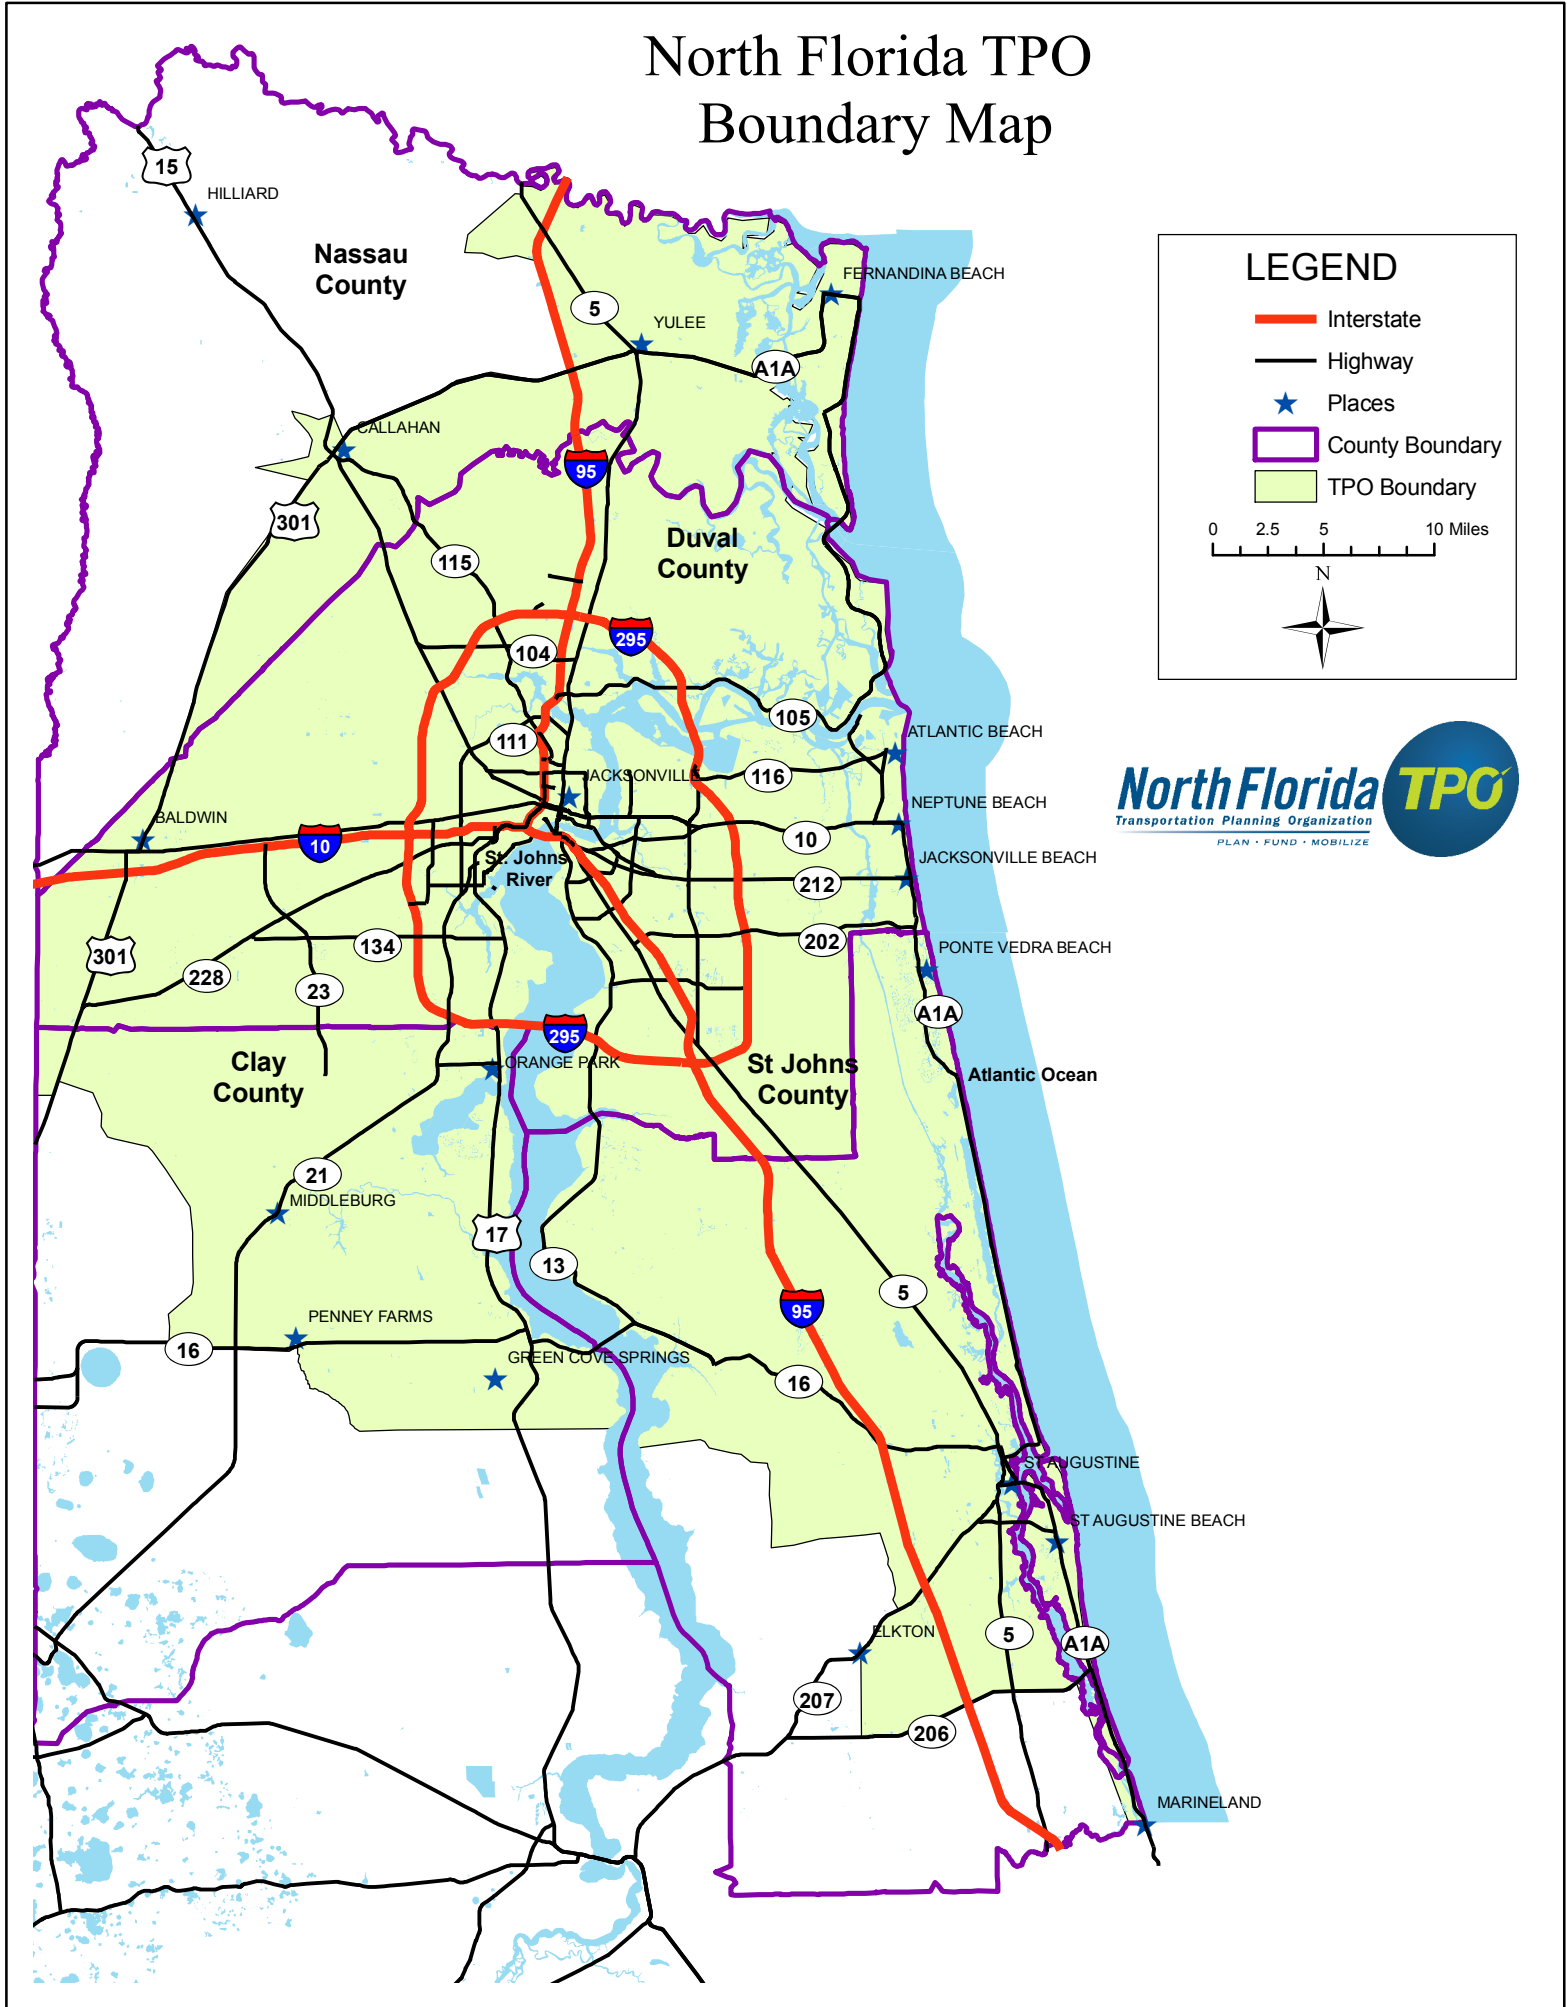

North Florida TPO Boundary Map

LEGEND

- Interstate
- Highway
- Places
- County Boundary
- TPO Boundary

0 2.5 5 10 Miles

N